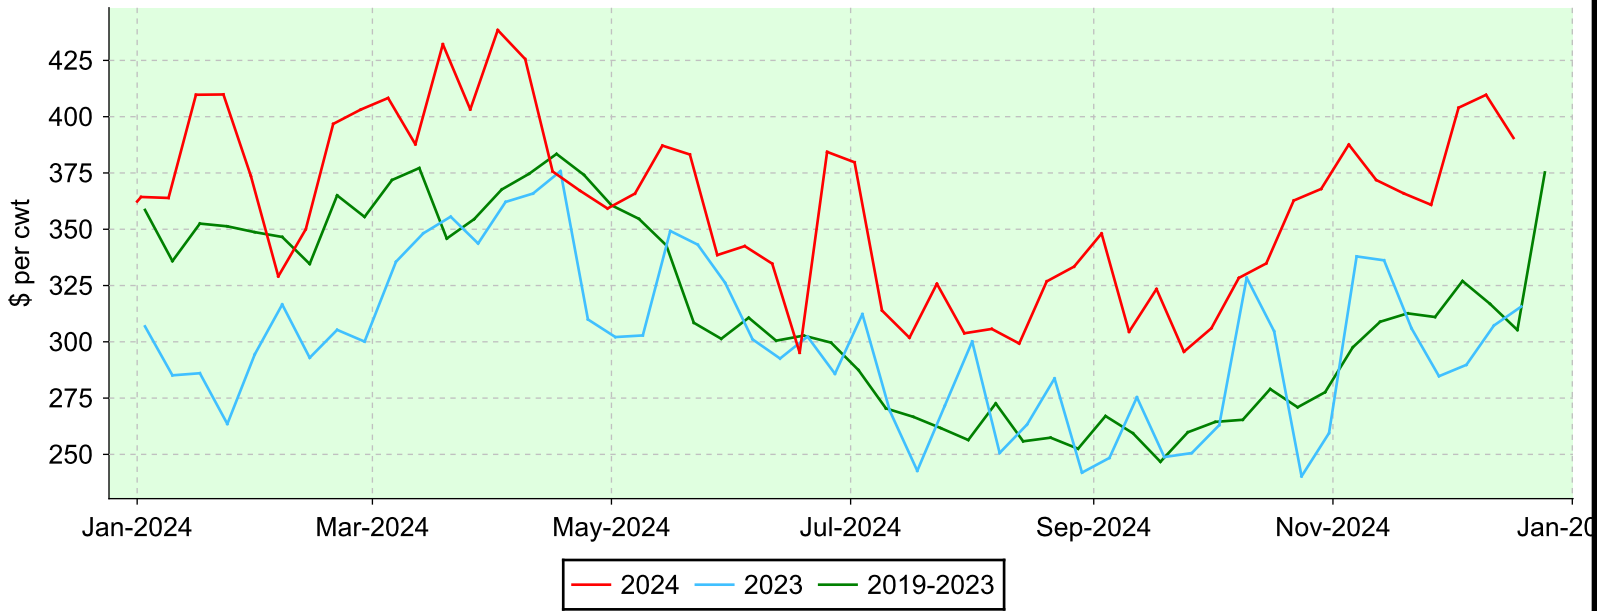

# Lambs 65-79 lbs.

OLEX, Tuesday sales.

## Average Price

## Volume