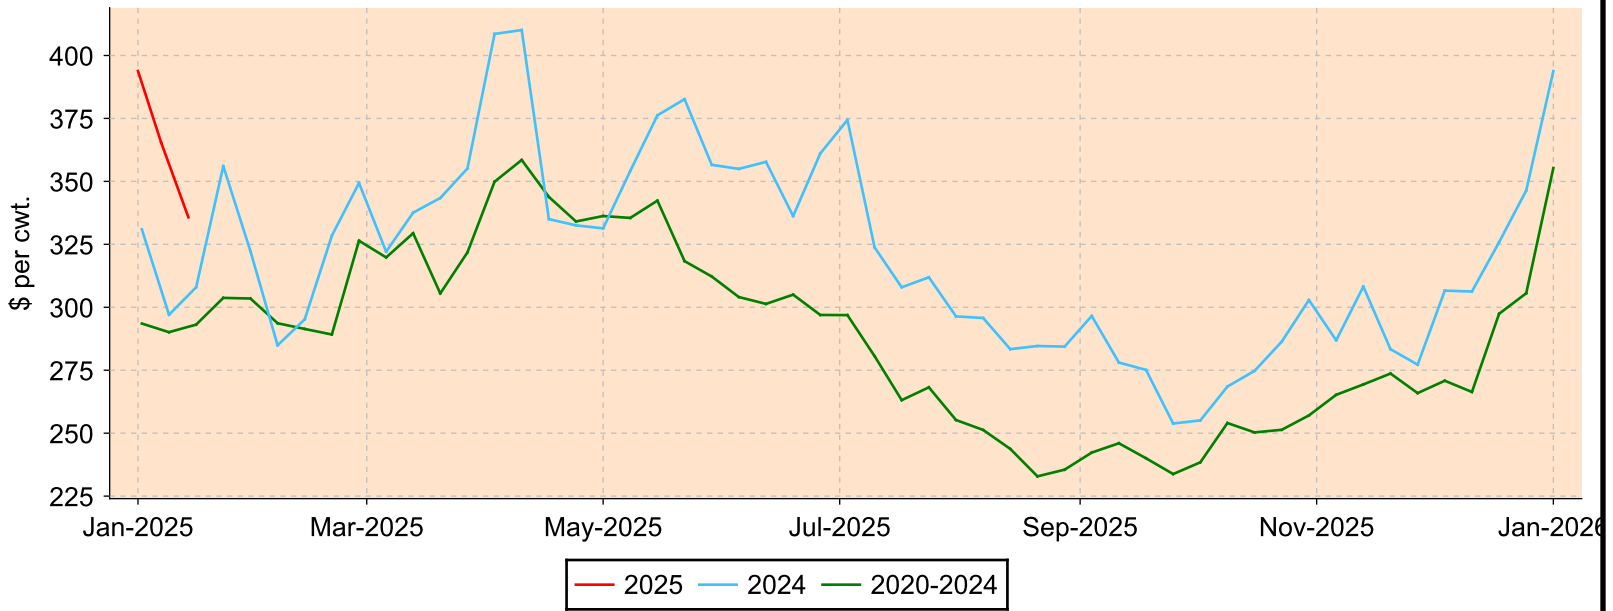

Lambs 95-109 lbs.

All sales from all reporting markets

Average Weekly Price

Weekly Volume