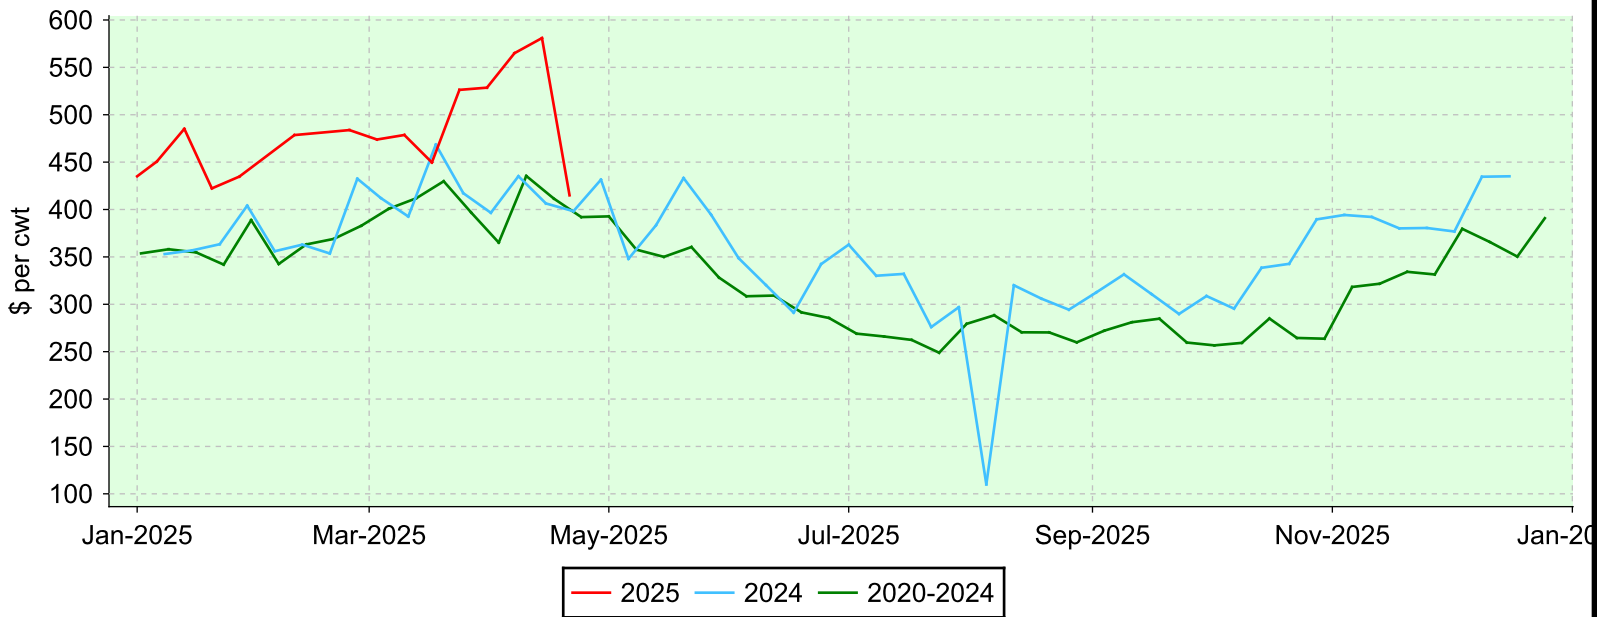

Lambs 50-64 lbs.

Ontario Stockyards Inc., Monday sales.

Average Price

Volume