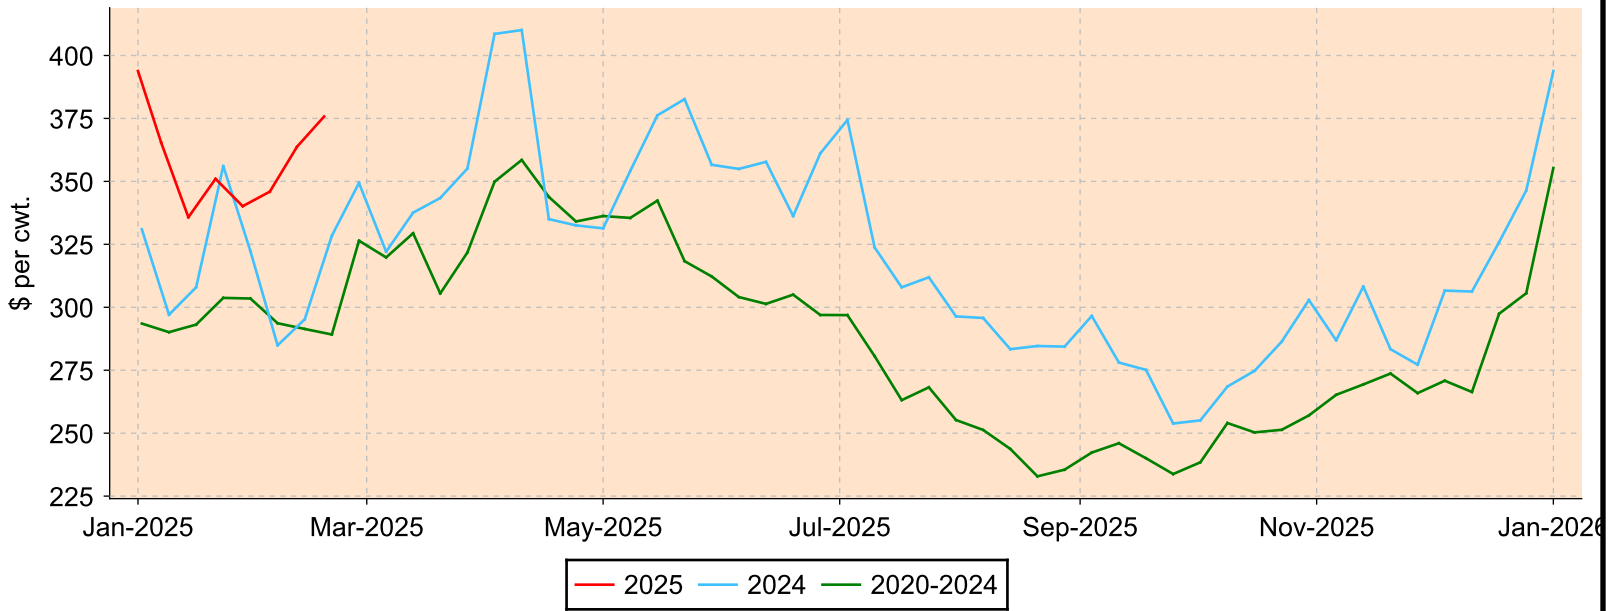

Lambs 95-109 lbs.

All sales from all reporting markets

Average Weekly Price

Weekly Volume