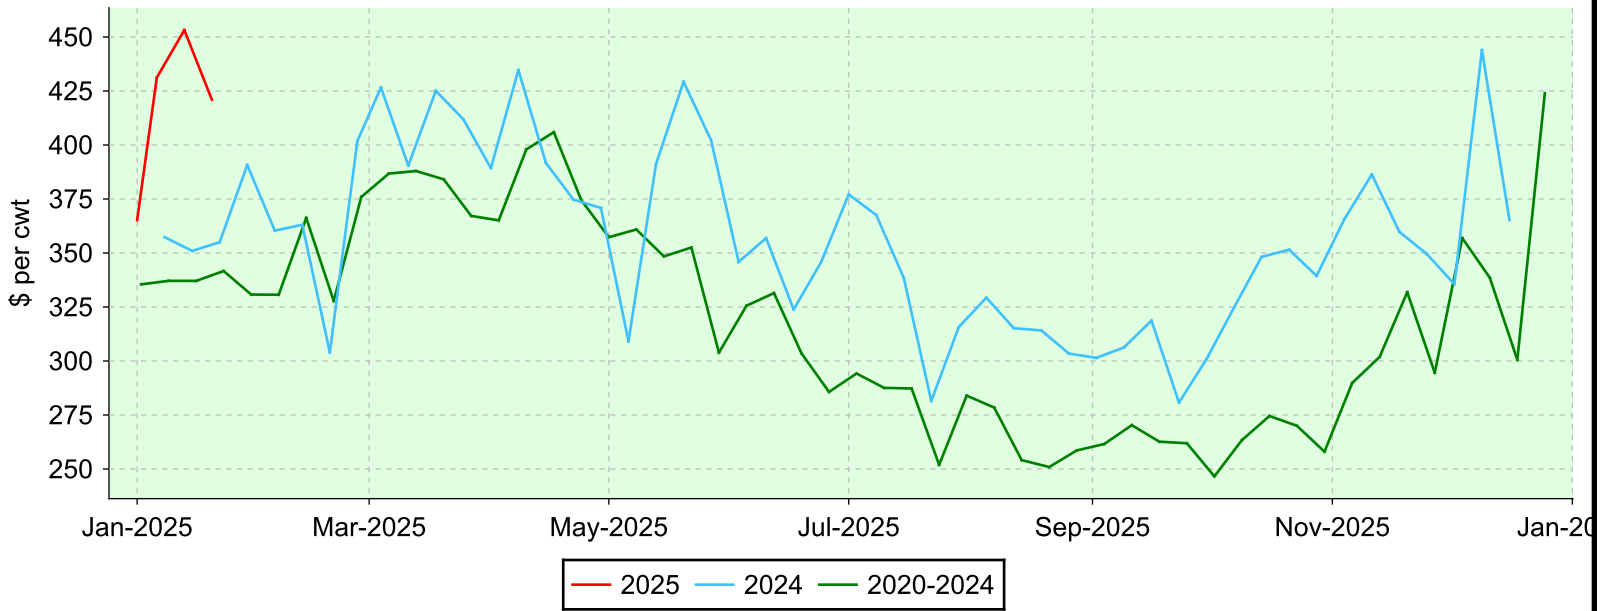

Lambs 65-79 lbs.

Ontario Stockyards Inc., Monday sales.

Average Price

Volume