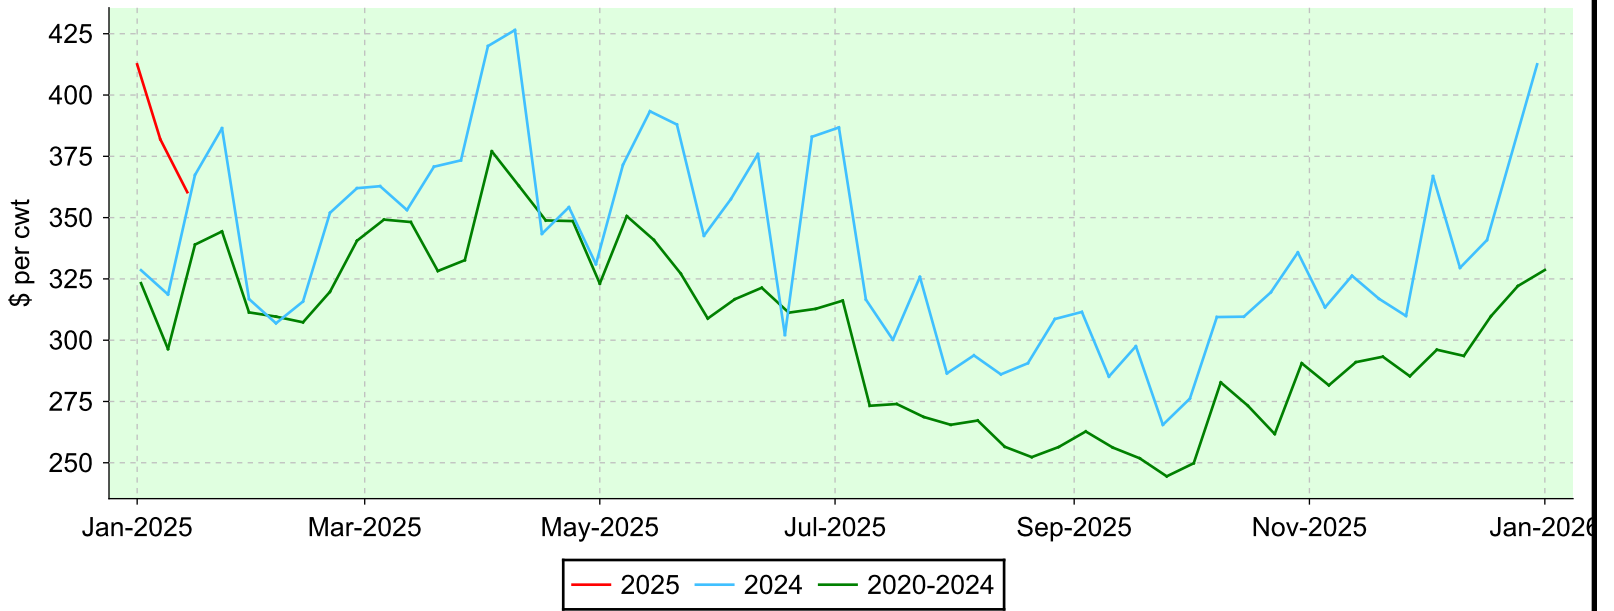

Lambs 80-94 lbs.

OLEX, Tuesday sales.

Average Price

Volume