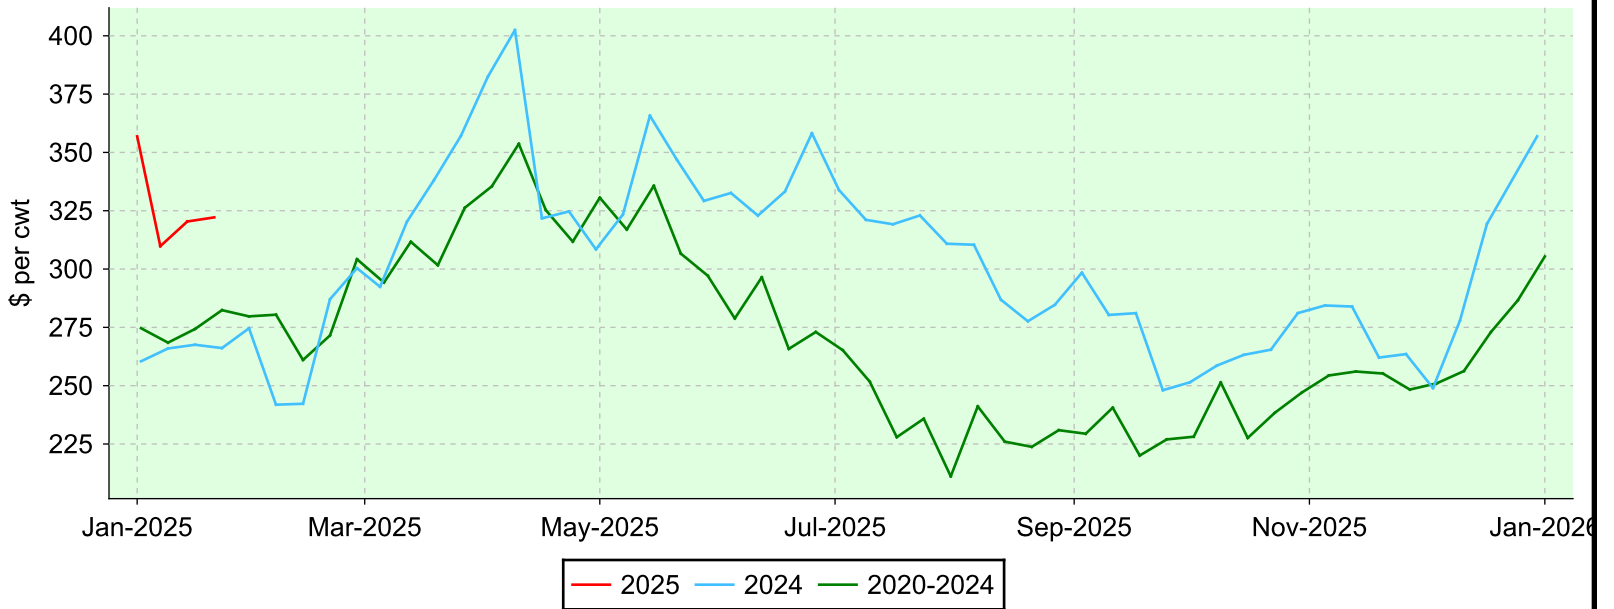

Lambs 110 lbs. and over

OLEX, Thursday sales.

Average Price

Volume