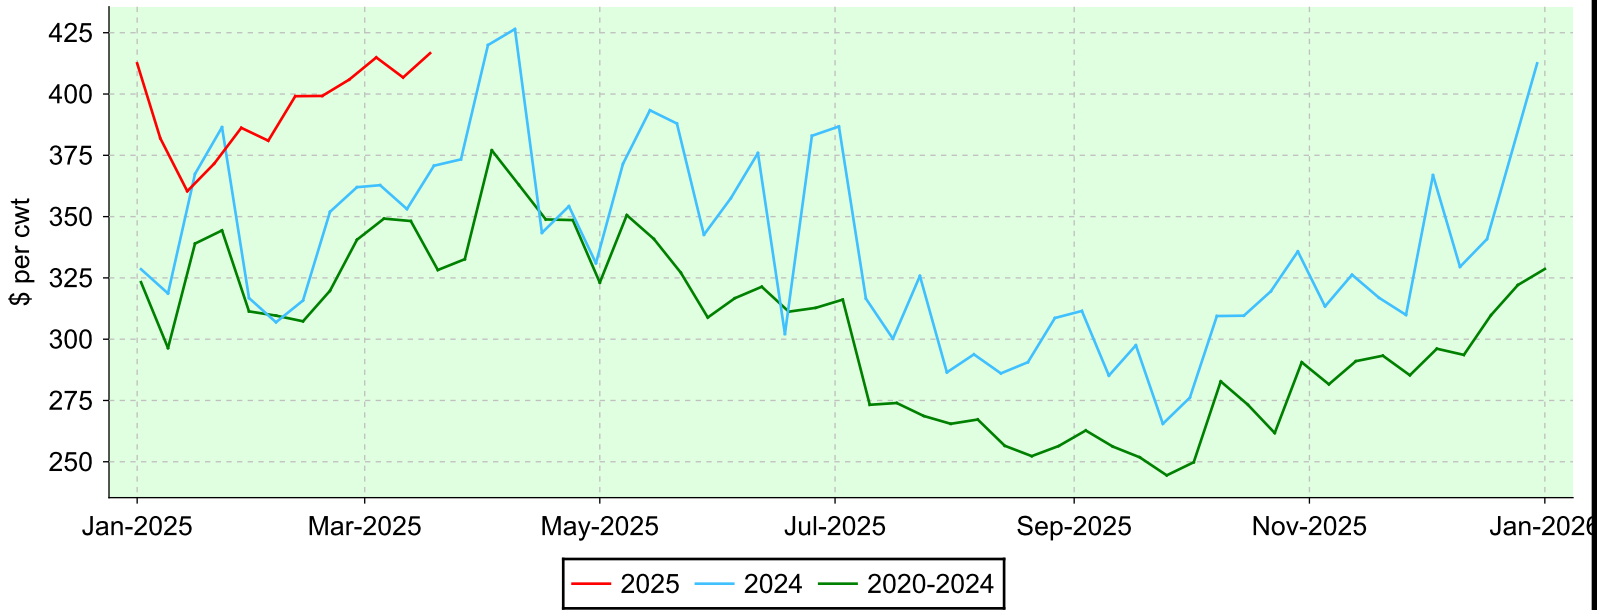

Lambs 80-94 lbs.

OLEX, Tuesday sales.

Average Price

Volume