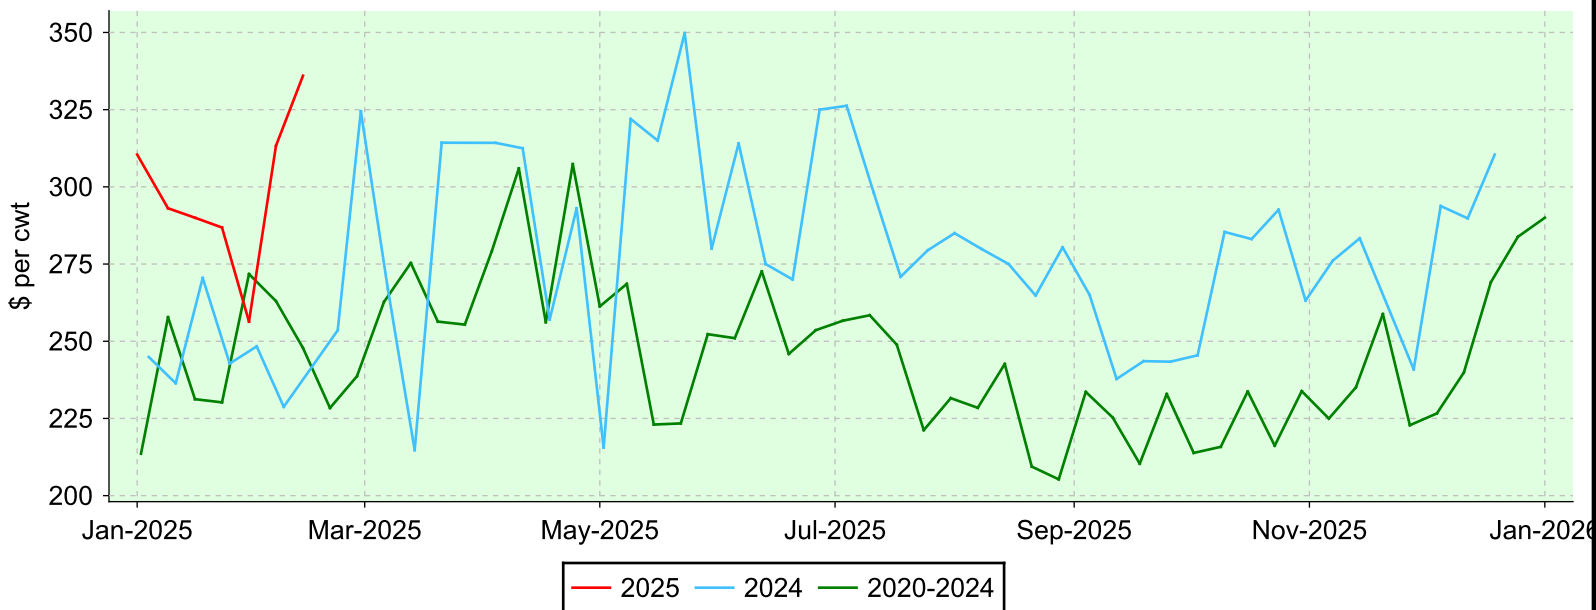

Lambs 110 lbs. and over

Brussels, Thursday sales.

Average Price

Volume