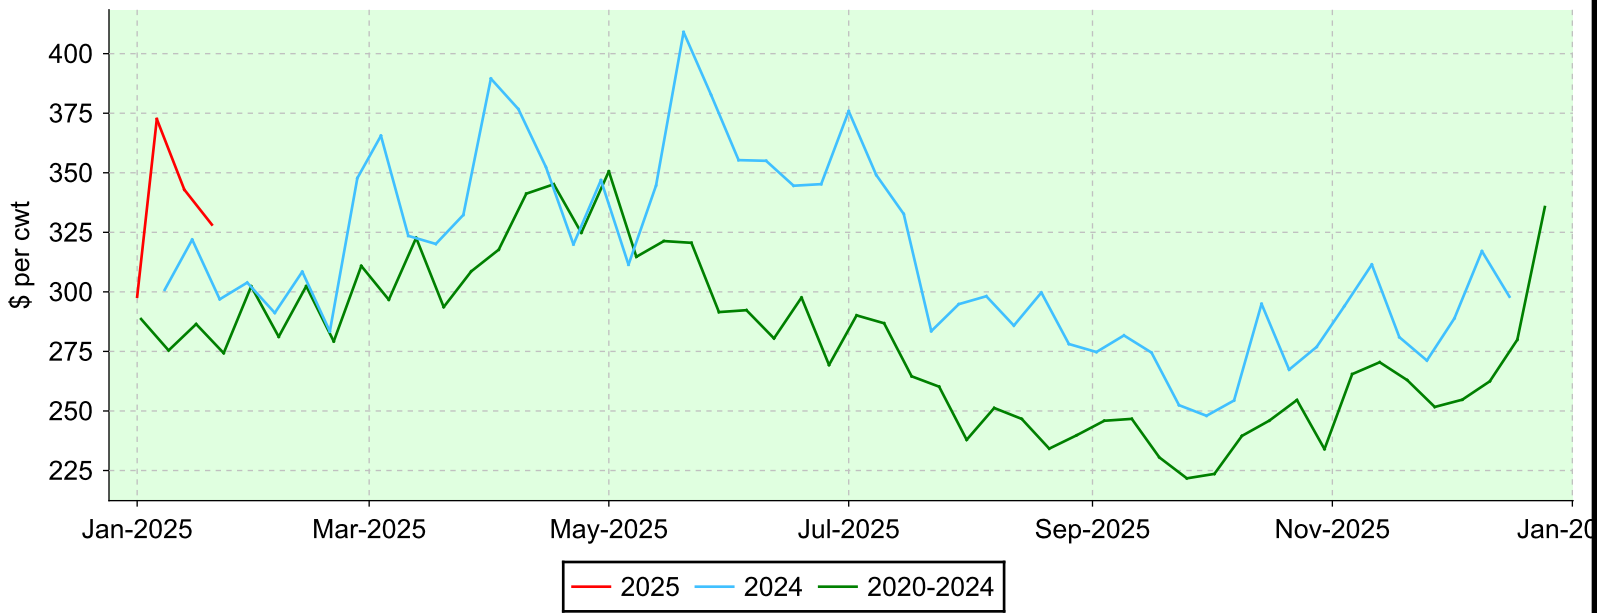

# Lambs 95-109 lbs.

Ontario Stockyards Inc., Monday sales.

## Average Price

## Volume