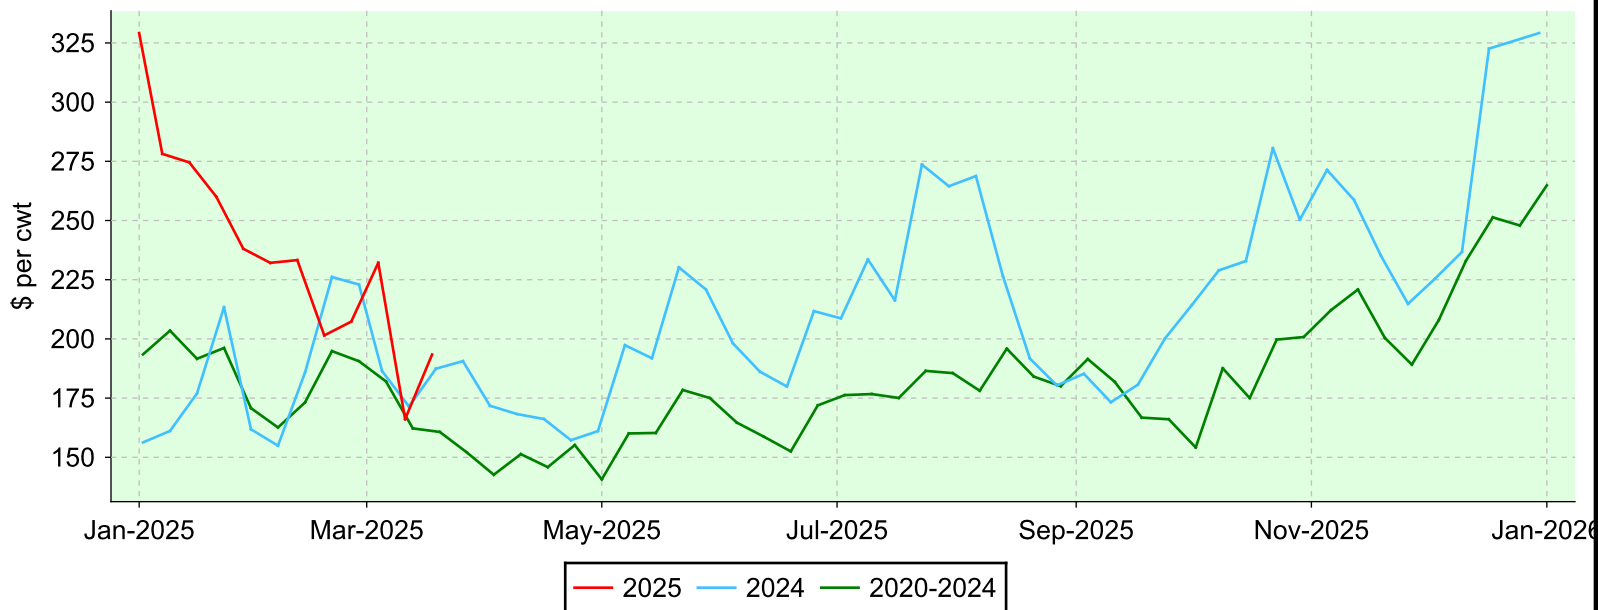

Sheep (all weights)

OLEX, Tuesday sales.

Average Price

Volume