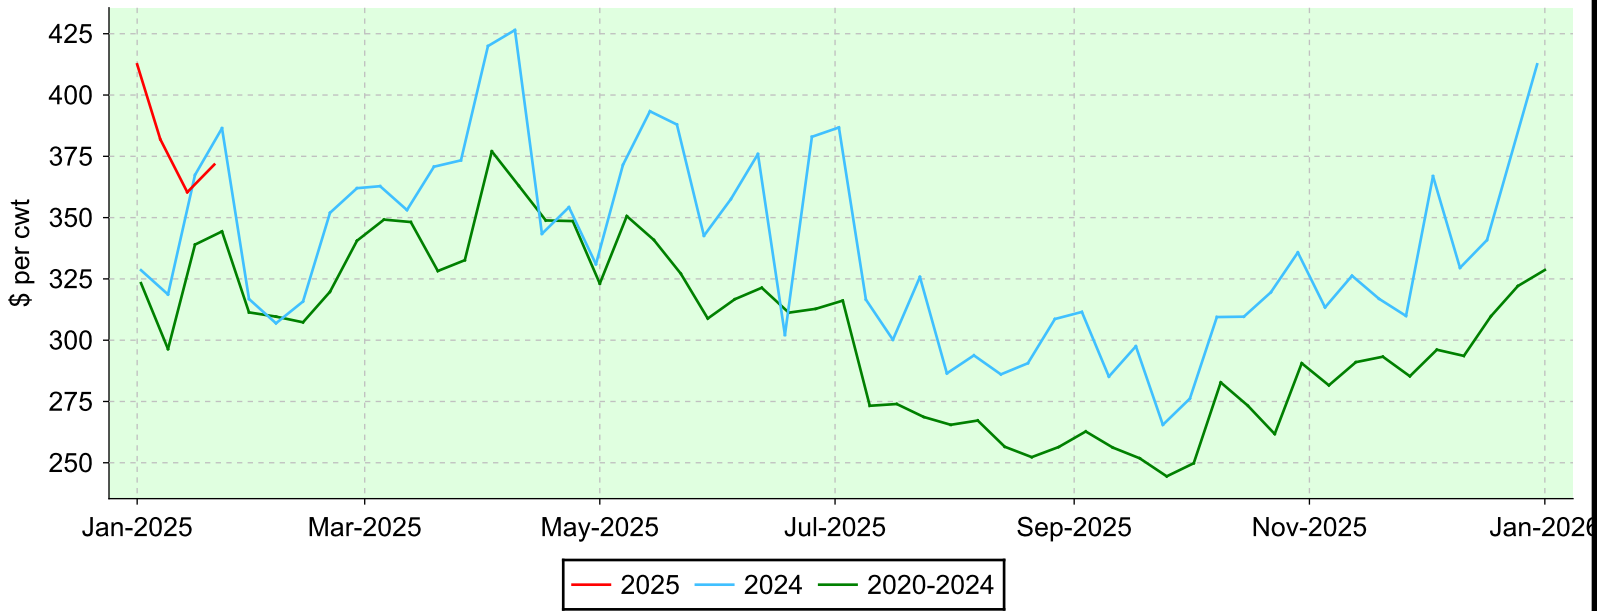

# Lambs 80-94 lbs.

OLEX, Tuesday sales.

## Average Price

## Volume