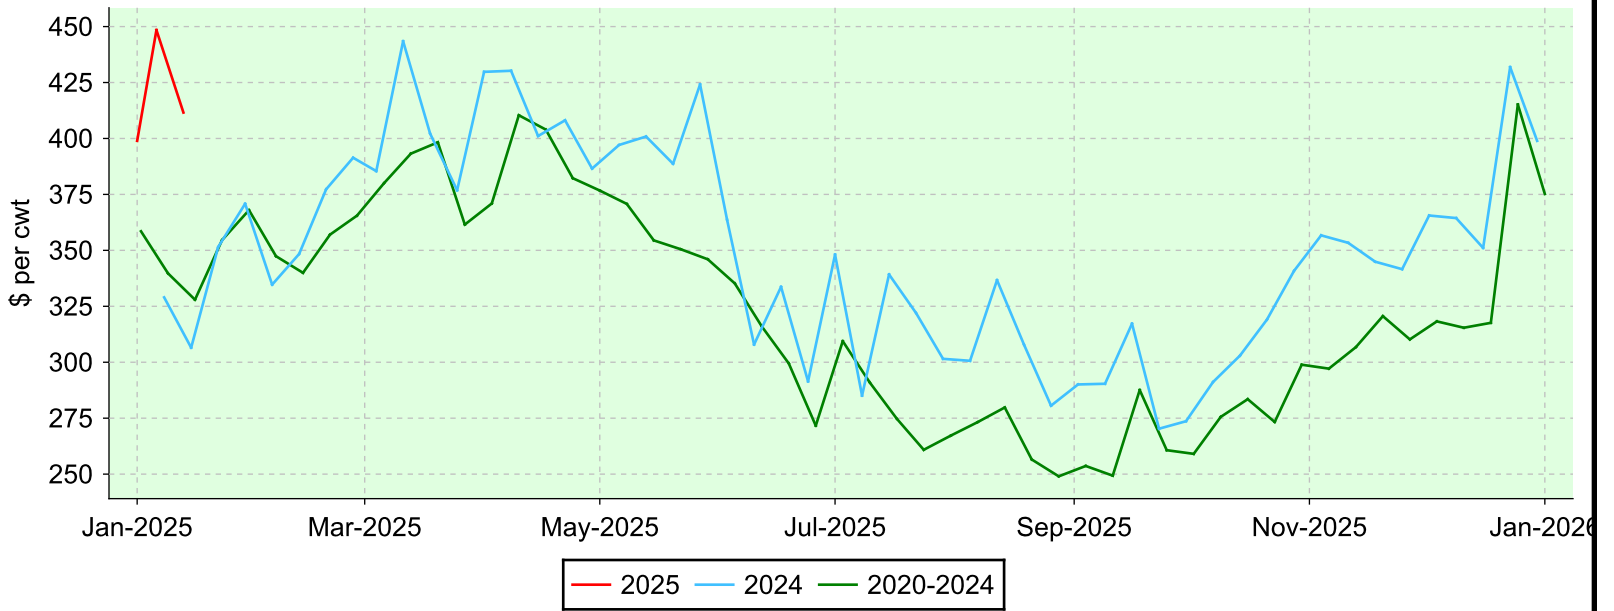

Lambs 65-79 lbs.

Embrun, Monday sales.

Average Price

Volume