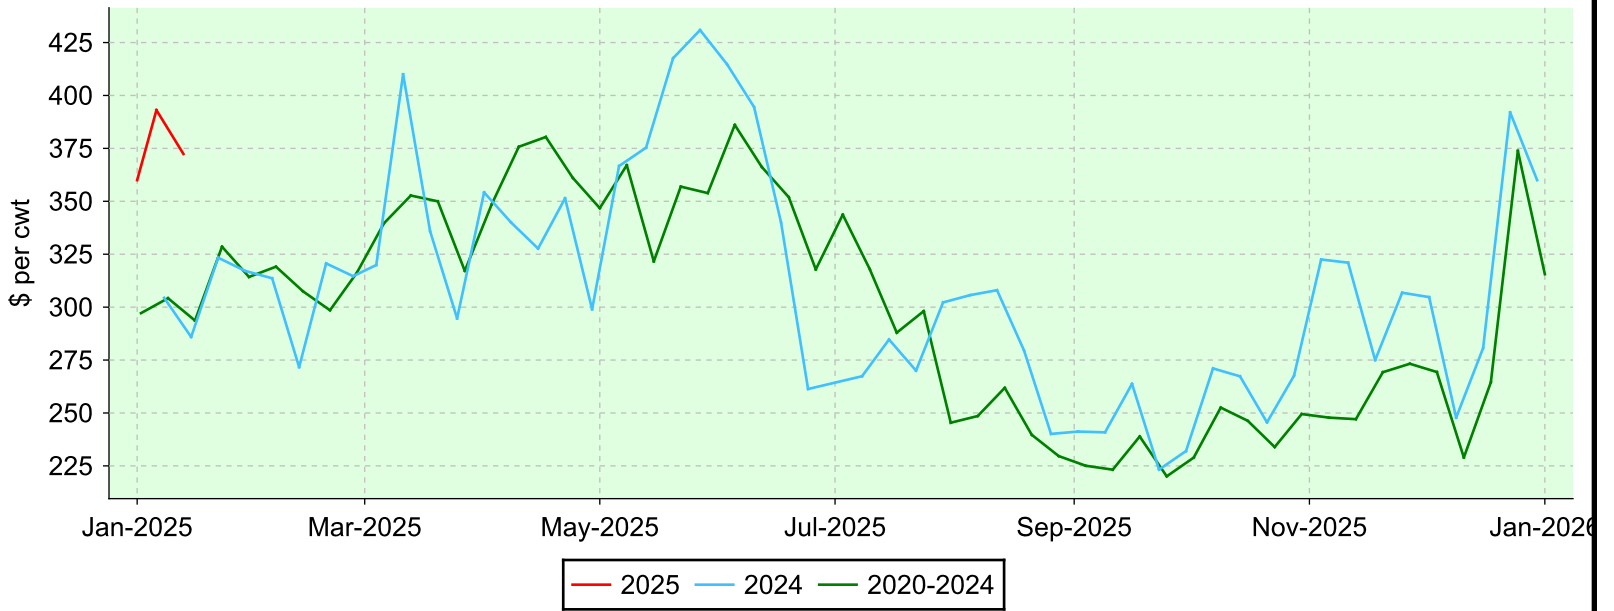

Lambs 95-109 lbs.

Embrun, Monday sales.

Average Price

Volume