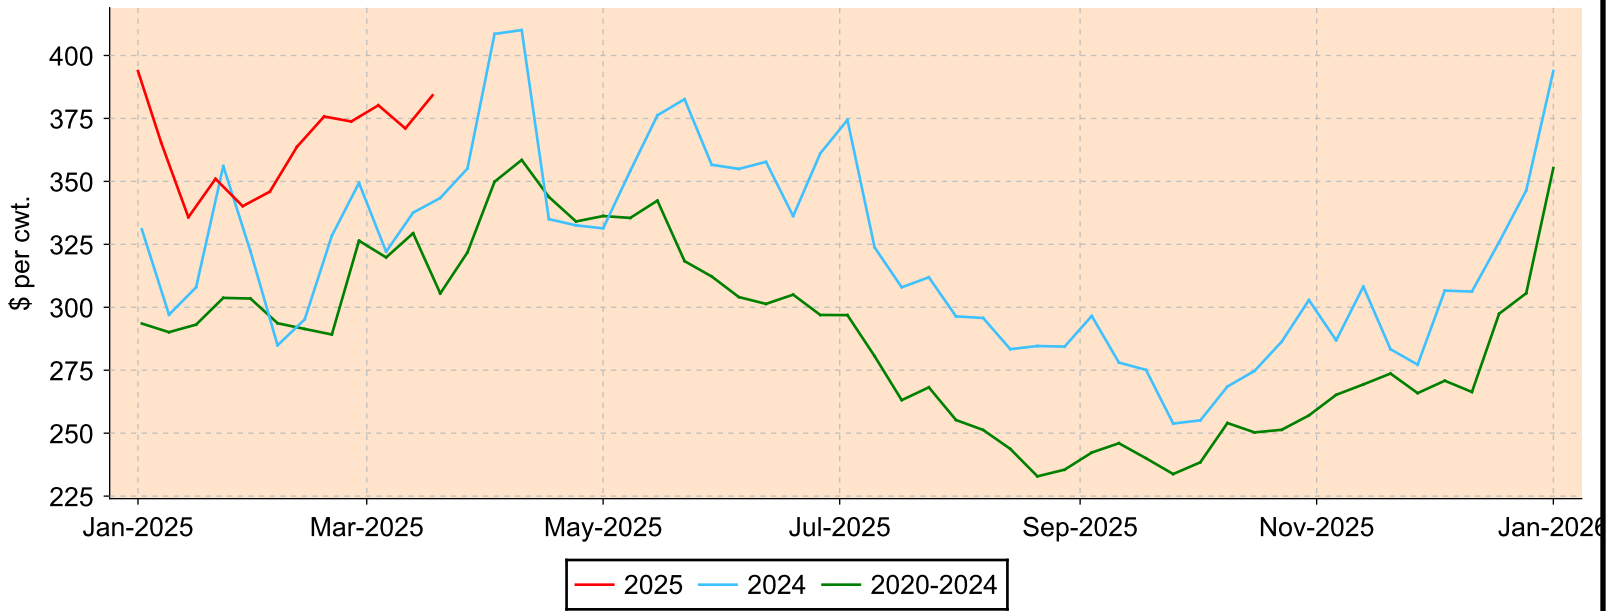

Lambs 95-109 lbs.

All sales from all reporting markets

Average Weekly Price

Weekly Volume