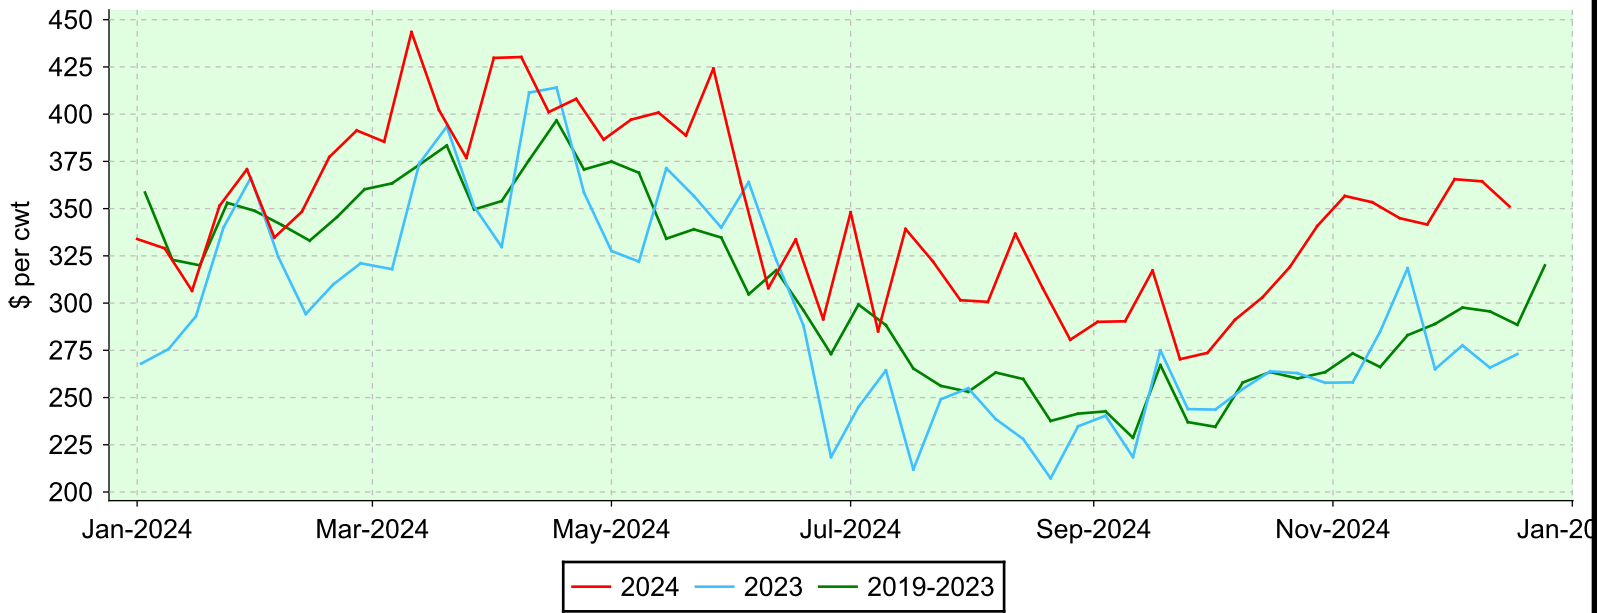

# Lambs 65-79 lbs.

Embrun, Monday sales.

## Average Price

## Volume