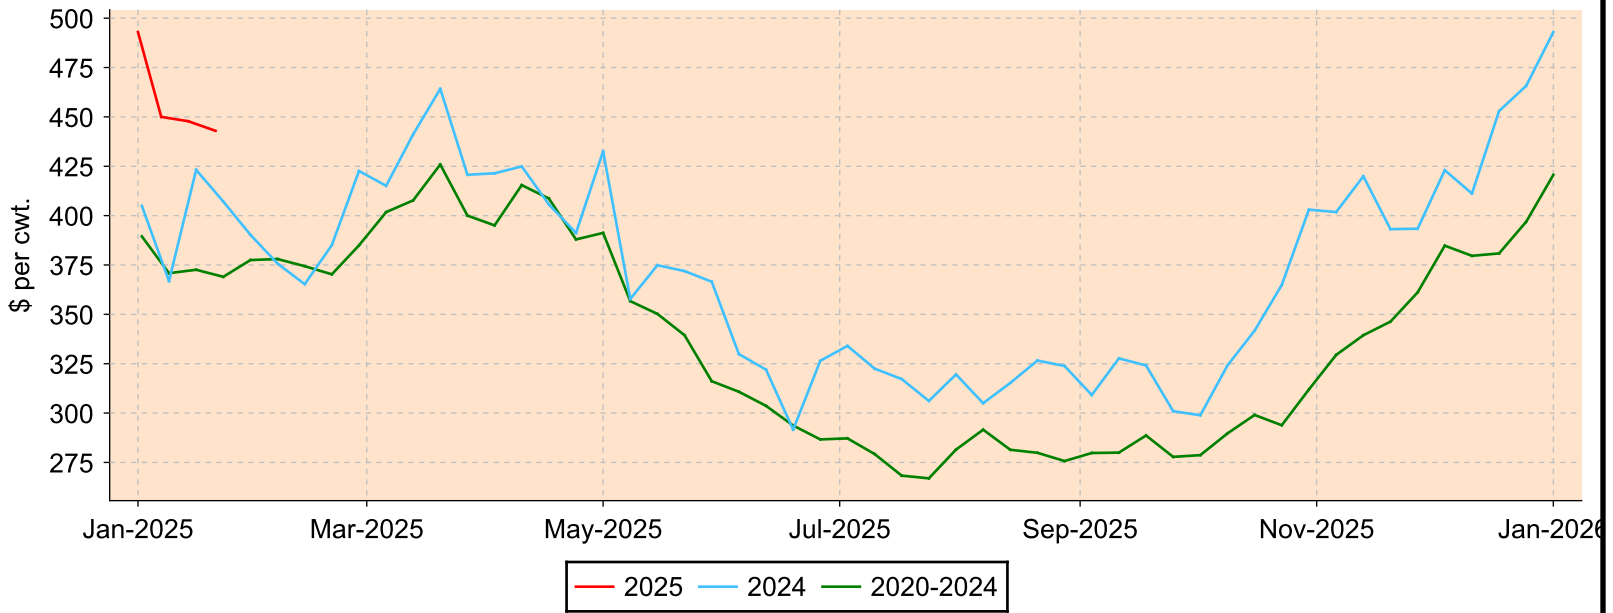

Lambs 50-64 lbs.

All sales from all reporting markets

Average Weekly Price

Weekly Volume