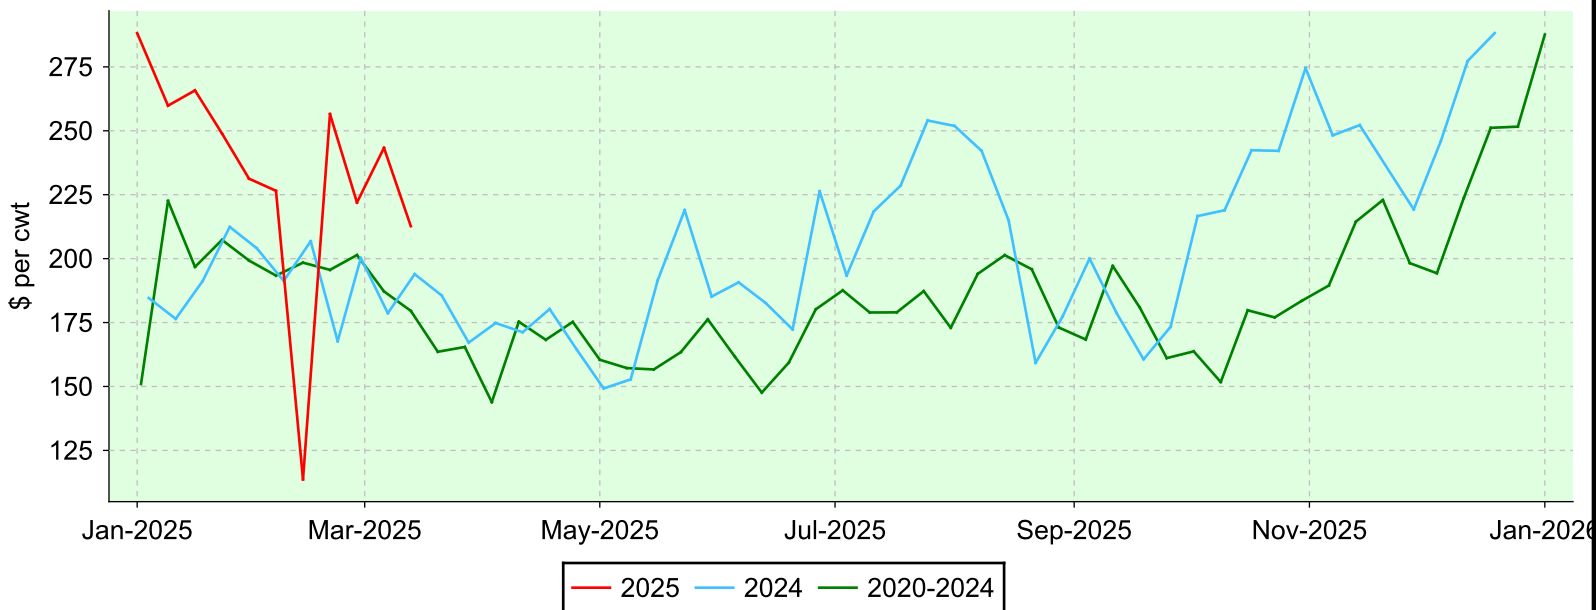

Sheep (all weights)

Brussels, Thursday sales.

Average Price

Volume